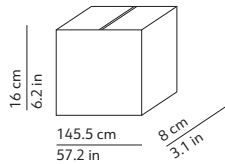

This lamp must be disposed in conformity with the EU directive
Apparecchio di illuminazione da smaltire secondo la direttiva

CODES AND DIMENSIONS / CODICI E DIMENSIONI

DALA LINEAR

K503427GL / K503427GL30 / US
K503427SL / K503427SL30 / US
K503427GC / K503427GC30 / US
K503427SC / K503427SC30 / US
K503427GR / K503427GR30 / US
K503427SR / K503427SR30 / US

PACKAGING / IMBALLO

Upper Accessories
Volume: 0.02 m³ / 0.706 ft³
Gross weight: 2.15 kg / 4.73 lbs

Lower Accessories
Volume: 0.02 m³ / 0.706 ft³
Gross weight: 3.2 kg / 7 lbs

Structure
Volume: 0.02 m³ / 0.706 ft³
Gross weight: 2.6 kg / 5.73 lbs