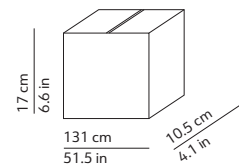

This lamp must be disposed in conformity with the EU directive
Apparecchio di illuminazione da smaltire secondo la direttiva

CODES AND DIMENSIONS / CODICI E DIMENSIONI

DALA LINEAR

K503427GL / K503427GL30 / US
K503427SL / K503427SL30 / US
K503427GC / K503427GC30 / US
K503427SC / K503427SC30 / US
K503427GR / K503427GR30 / US
K503427SR / K503427SR30 / US

PACKAGING / IMBALLO

Upper Accessories
Volume: 0.02 m³ / 0.706 ft³
Gross weight: 2.15 kg / 4.73 lbs

Lower Accessories
Volume: 0.02 m³ / 0.706 ft³
Gross weight: 3.2 kg / 7 lbs

Structure
Volume: 0.02 m³ / 0.706 ft³
Gross weight: 2.6 kg / 5.73 lbs