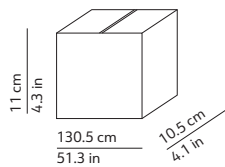

This lamp must be disposed in conformity with the EU directive
Apparecchio di illuminazione da smaltire secondo la direttiva

CODES AND DIMENSIONS / CODICI E DIMENSIONI

DALA LINEAR

K503427GL / K503427GL30 / US
K503427SL / K503427SL30 / US
K503427GC / K503427GC30 / US
K503427SC / K503427SC30 / US
K503427GR / K503427GR30 / US
K503427SR / K503427SR30 / US

PACKAGING / IMBALLO

Upper Accessories
Volume: 0.02 m³ / 0.706 ft³
Gross weight: 2.15 kg / 4.73 lbs

Lower Accessories
Volume: 0.02 m³ / 0.706 ft³
Gross weight: 3.2 kg / 7 lbs

Structure
Volume: 0.02 m³ / 0.706 ft³
Gross weight: 2.6 kg / 5.73 lbs